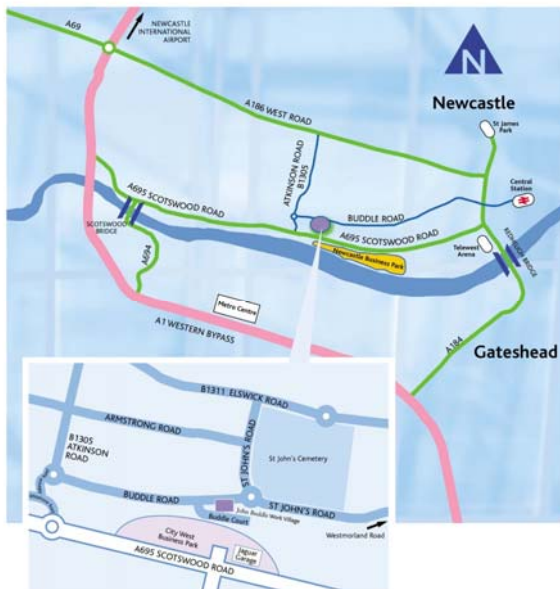

Changemakers North Office

Suite 16
John Buddle Work Village
Buddle Road
Newcastle upon Tyne
NE4 8AW

Tel: 0191 226 7330 Fax: 0191 226 7331
northoffice@changemakers.org.uk

Directions

Located at the City West Business Park off Scotswood Road, the John Buddle Work Village is a 2-minute drive from Newcastle City Centre and a short distance from the A1 bypass North and South.

Access to the John Buddle Work village is from Buddle Road.

Heading out of Newcastle along Scotswood Road, go past the Jaguar garage on your right and at the roundabout take the turning for Whitehouse Road. Then, first right again onto Atkinson Road. At the next roundabout, take first right onto Buddle Road. Progress along Buddle Road and the Work Village is on your right.

Public transport

The following buses pass the Work Village.

Number 32 and 32a ran by Stagecoach stop right outside the building.

The number 1 bus leaves central station regularly and takes approximately 5 minutes. The number 1 bus stops at St John's Road just before Buddle Road.

Contact Travelline on 0870 608 2 608 for up to date timetable information.

Please use the main entrance via the gate at the West end of the building.

Cheap flights are also available from www.easyjet.com